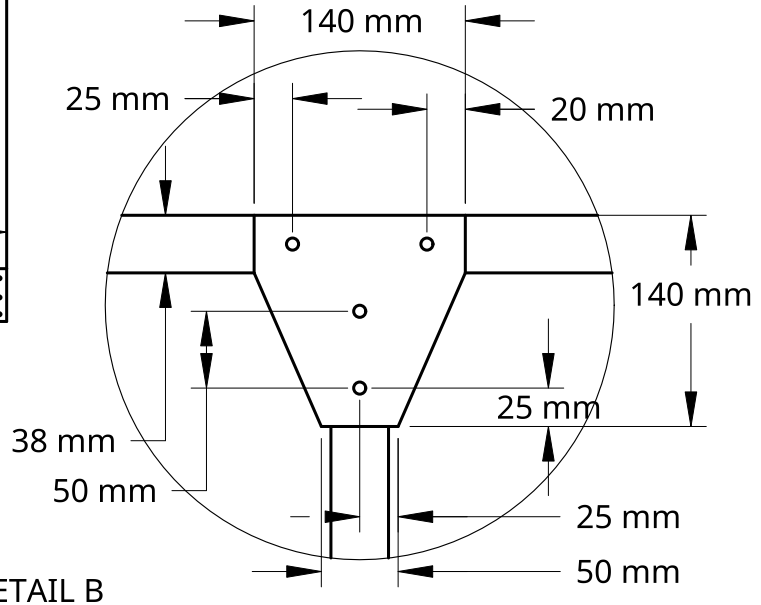

2

1

DO NOT SCALE DRAWING UNLESS OTHERWISE SPECIFIED, DIMENSIONS ARE IN INCHES	DRAWN	NAME	DATE	TITLE Maslow Wood Frame		
			01/23/2024	SIZE A	DWG NO. 1	REV. 0
	MATERIAL Pine 38x89 mm 19 mm Plywood	FINISH no finish		SCALE 1:80	WEIGHT	SHEET 1 of 3