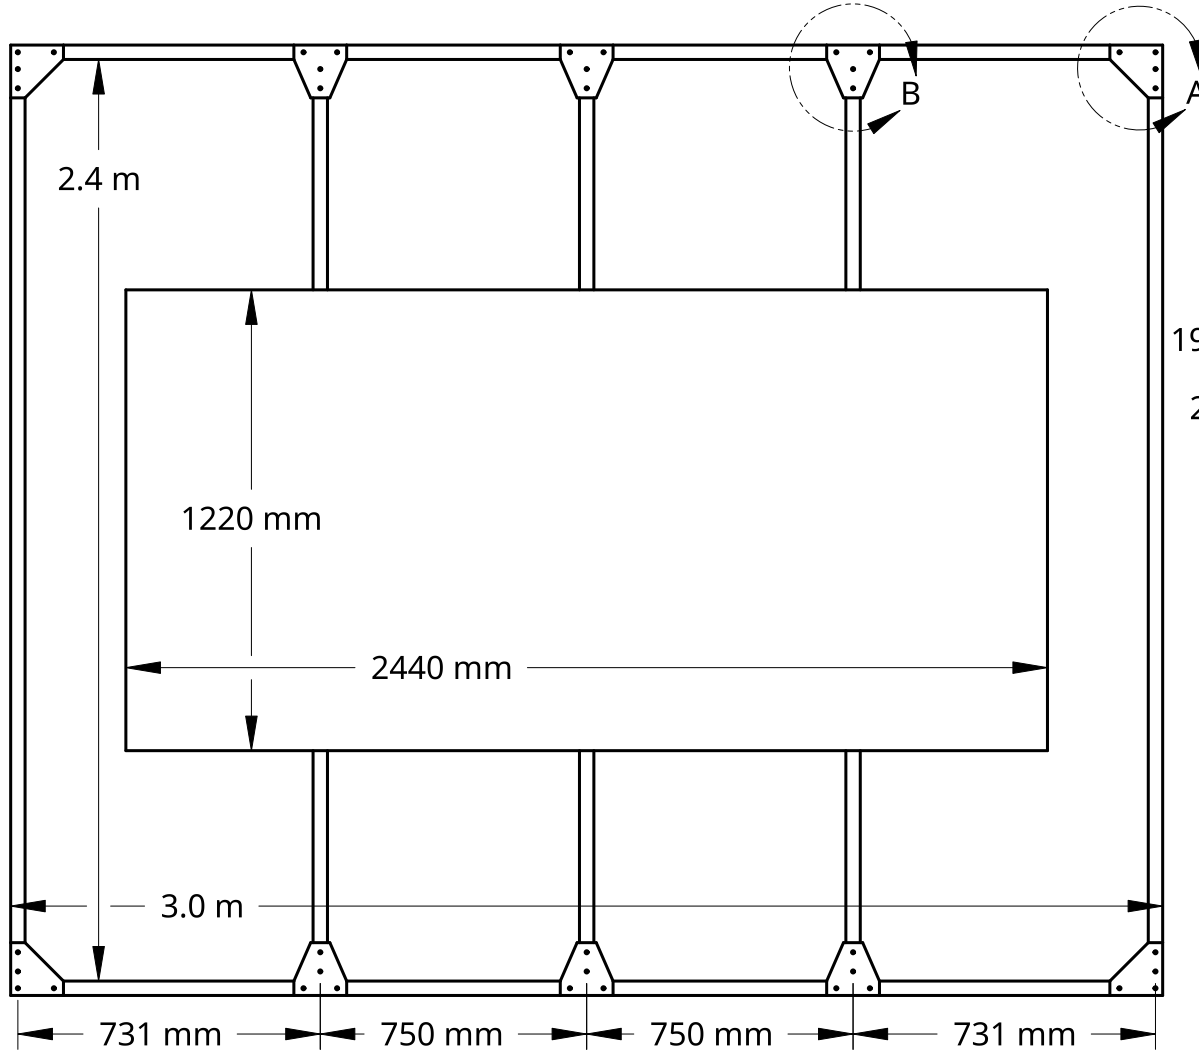

2

1

DO NOT SCALE DRAWING UNLESS OTHERWISE SPECIFIED, DIMENSIONS ARE IN INCHES	DRAWN	NAME	DATE	TITLE Maslow Wood Frame		
			01/23/2024	SIZE A	DWG NO. 1	REV. 0
	MATERIAL Pine 38x89 mm 19 mm Plywood	FINISH no finish		SCALE 1:80	WEIGHT	SHEET 1 of 3

2

1