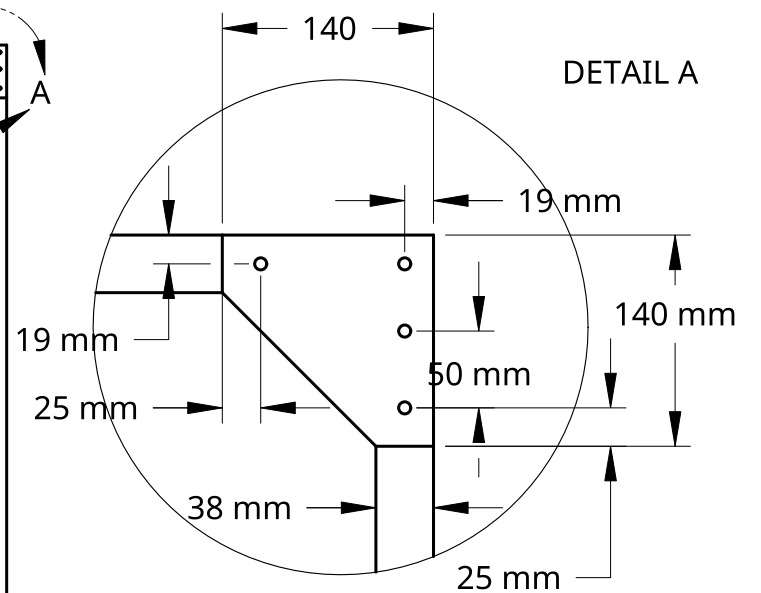

2

1

DO NOT SCALE DRAWING UNLESS OTHERWISE SPECIFIED, DIMENSIONS ARE IN INCHES	DRAWN	NAME	DATE	TITLE Maslow Wood Frame		
			01/23/2024	SIZE A	DWG NO. 1	REV. 0
	MATERIAL Pine 38x89 mm 19 mm Plywood	FINISH no finish		SCALE 1:80	WEIGHT	SHEET 1 of 3